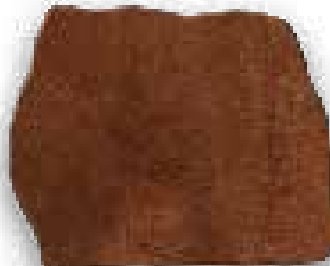

Kemiko Stone Tone Stain Colors

Choose from ten timeless colors that will complement any decor.

COLA

Medium Brown with Red Undertones

MALAY TAN

Medium Buckskin with Orange Undertones

VINTAGE UMBER

Earthy Brown with Red Undertones

WALNUT

Soft, Warm Brown

GOLDEN WHEAT

Soft Amber with Yellow Undertones

BLACK

Tortoise Shell Black with Brown Undertones

GARDEN GOLD

Warm Yellow with Orange Undertones

ENGLISH RED

Rusty, Warm Brown

GREEN LAWN

Soft Green with Grey Undertones

AQUA BLUE

Soft, Ocean Blue with Green Undertones

Concrete Coatings
& Floor Systems

www.kemiko.com