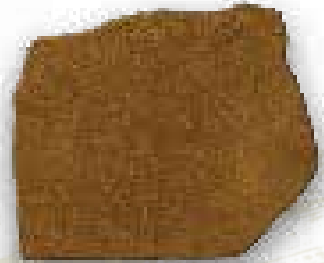

Kemiko Stone Tone Stain Colors

Choose from ten timeless colors that will complement any decor.

COLA

Medium Brown with Red Undertones

MALAY TAN

Medium Buckskin with Orange Undertones

VINTAGE UMBER

Earthy Brown with Red Undertones

WALNUT

Soft, Warm Brown

GOLDEN WHEAT

Soft Amber with Yellow Undertones

BLACK

Tortoise Shell Black with Brown Undertones

GARDEN GOLD

Warm Yellow with Orange Undertones

ENGLISH RED

Rusty, Warm Brown

GREEN LAWN

Soft Green with Grey Undertones

AQUA BLUE

Soft, Ocean Blue with Green Undertones

Concrete Coatings
& Floor Systems

www.kemiko.com